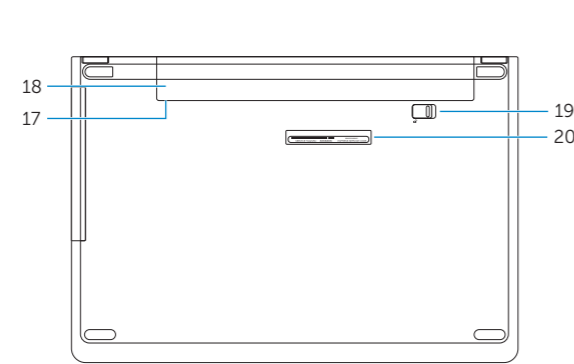

P47F001

Computer model

Model računara | Model računalnika
Bilgisayar modeli | موديل الكمبيوتر

Inspiron 15-3558

Features

Funkcije | Funkcije | Özellikler | الميزات

1. Microphone
2. Camera-status light
3. Camera
4. Power-adapter port
5. Network port
6. HDMI port
7. USB 3.0 port
8. Media-card reader
9. Power and battery-status light/hard-drive activity light
10. Left-click area
11. Right-click area
12. Headset port
13. USB 2.0 ports (2)
14. Optical drive
15. Security-cable slot
16. Power button
17. Regulatory label (in battery bay)
18. Battery
19. Battery-release latch
20. Service Tag label